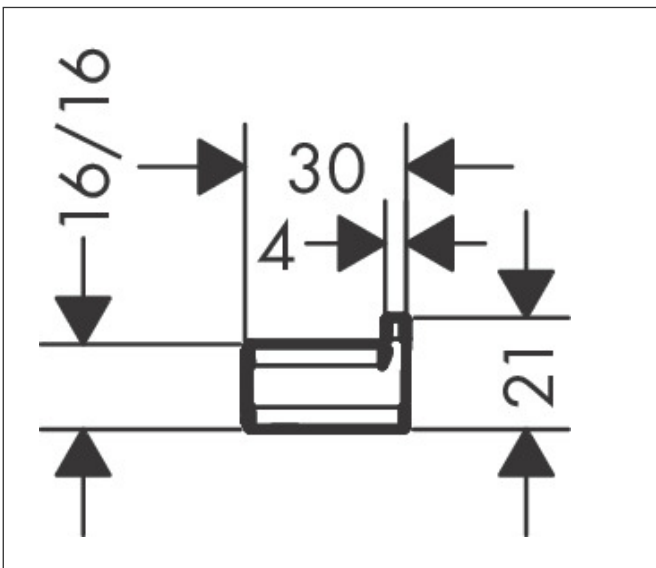

Brand hansgrohe
 Art. Name **AddStoris Q** Towel hook
 Art. Nr. 41742670
 Surface Matt Black

reddot winner 2021

DESIGN
AWARD
2021

Product picture

Features

- wall-mounted
- material: metal
- with mounting material
- concealed fastening
- diameter drill hole: 6 mm

Drawing

Technology